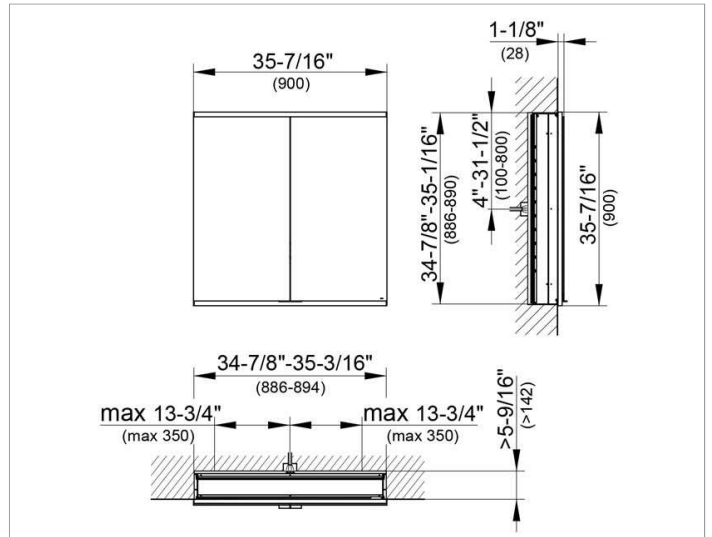

Royal Modular 2.0
800210091105200 Mirror cabinet

PRODUCT

DRAWING

EEK: A++, A+, A ,

SURFACE

silver anodized

DIMENSION

35,43 x 35,43 x 6,3 "