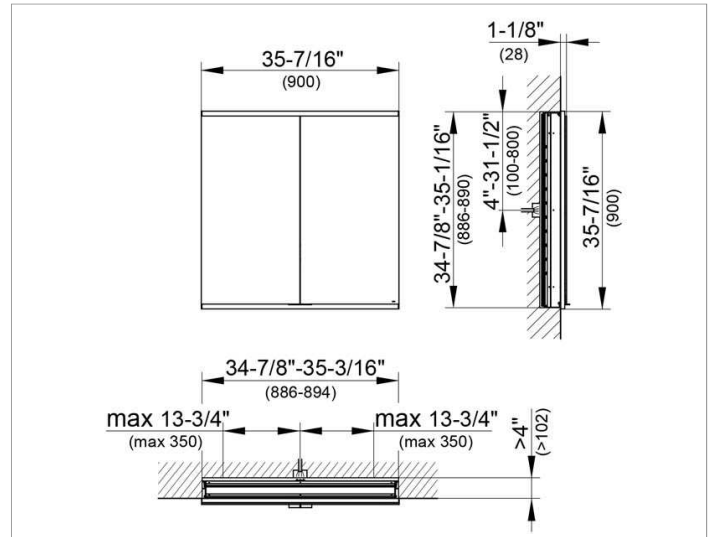

Royal Modular 2.0
800210091005200 Mirror cabinet

PRODUCT

DRAWING

EEK: A++, A+, A ,

SURFACE

silver anodized

DIMENSION

35,43 x 35,43 x 4,72 "