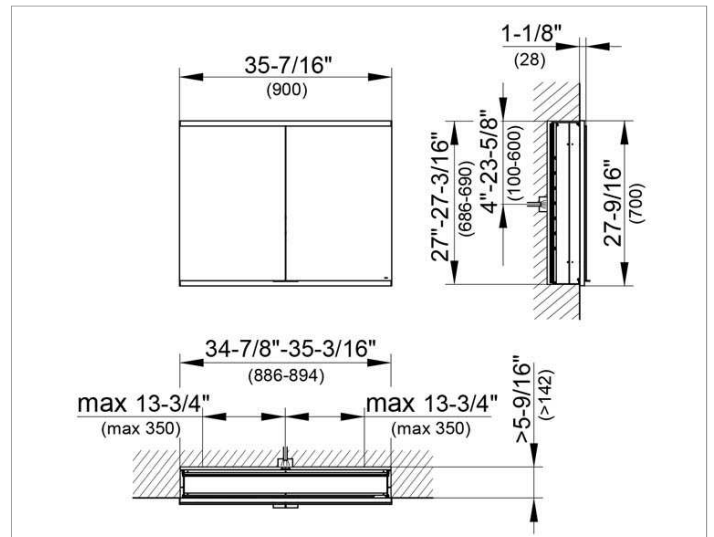

Royal Modular 2.0
800210090105200 Mirror cabinet

PRODUCT

DRAWING

EEK: A++, A+, A ,

SURFACE

silver anodized

DIMENSION

35,43 x 27,56 x 6,3 "