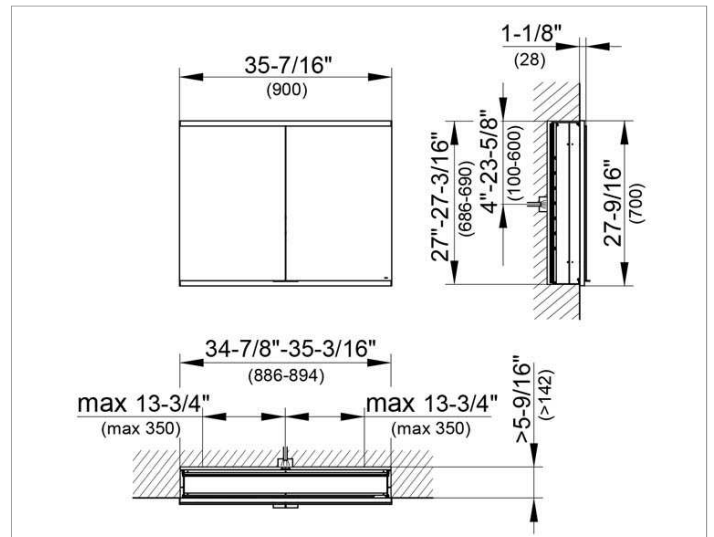

Royal Modular 2.0
800210090105000 Mirror cabinet

PRODUCT

DRAWING

EEK: A++, A+, A ,

SURFACE

silver anodized

DIMENSION

35,43 x 27,56 x 6,3 "