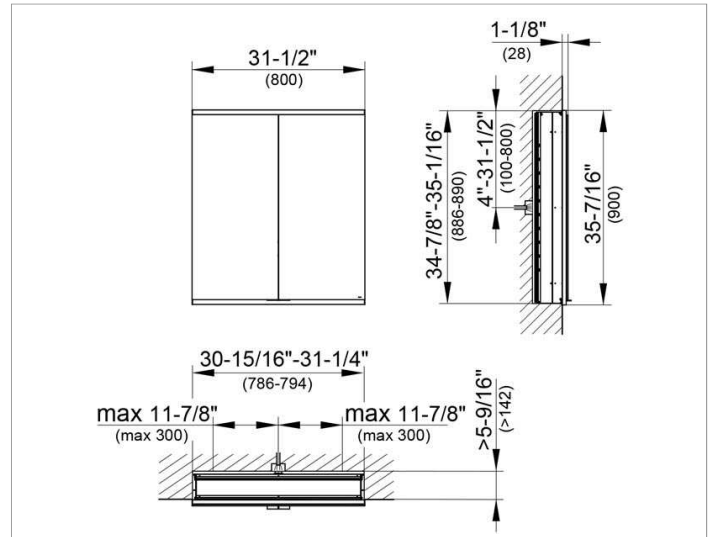

Royal Modular 2.0
800210081105000 Mirror cabinet

PRODUCT

DRAWING

EEK: A++, A+, A ,

SURFACE

silver anodized

DIMENSION

31,5 x 35,43 x 6,3 "