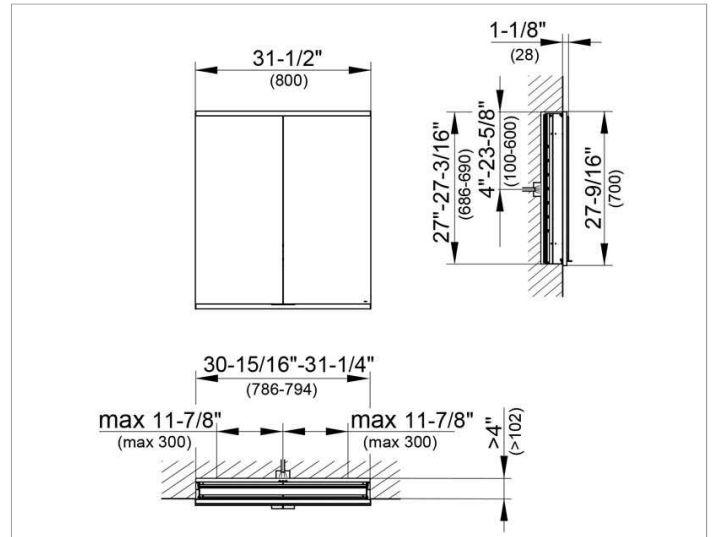

Royal Modular 2.0
800210081005200 Mirror cabinet

PRODUCT

DRAWING

EEK: A++, A+, A,

SURFACE

silver anodized

DIMENSION

31,5 x 35,43 x 4,72 "