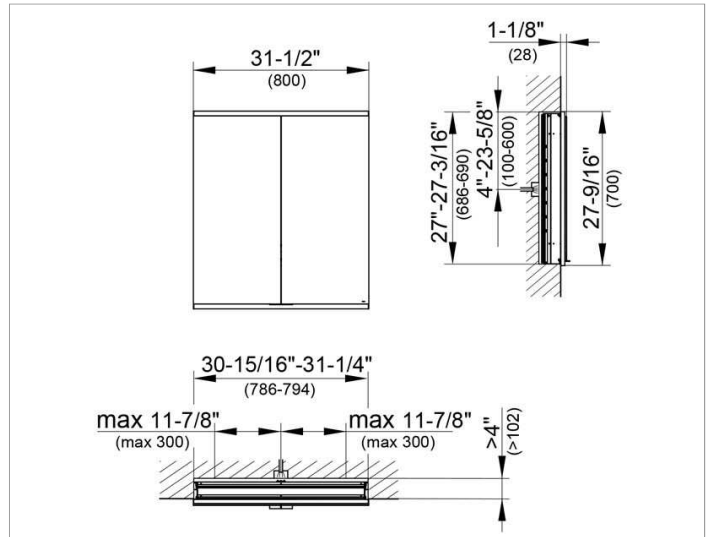

Royal Modular 2.0
800210081005000 Mirror cabinet

PRODUCT

DRAWING

EEK: A++, A+, A,

SURFACE

silver anodized

DIMENSION

31,5 x 35,43 x 4,72 "