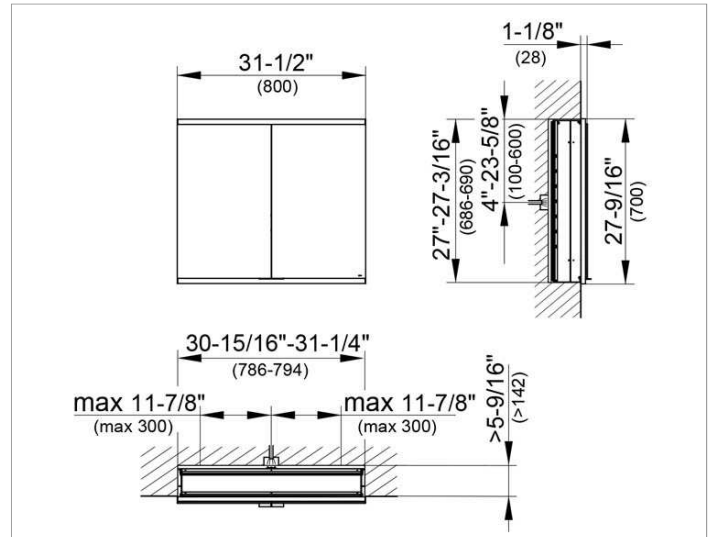

Royal Modular 2.0
800210080105200 Mirror cabinet

PRODUCT

DRAWING

EEK: A++, A+, A ,

SURFACE

silver anodized

DIMENSION

31,5 x 27,56 x 6,3 "