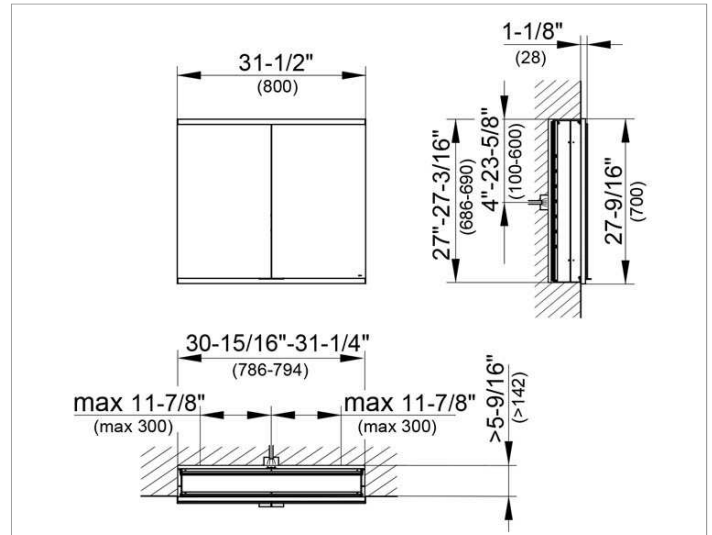

Royal Modular 2.0
800210080105000 Mirror cabinet

PRODUCT

DRAWING

EEK: A++, A+, A ,

SURFACE

silver anodized

DIMENSION

31,5 x 27,56 x 6,3 "