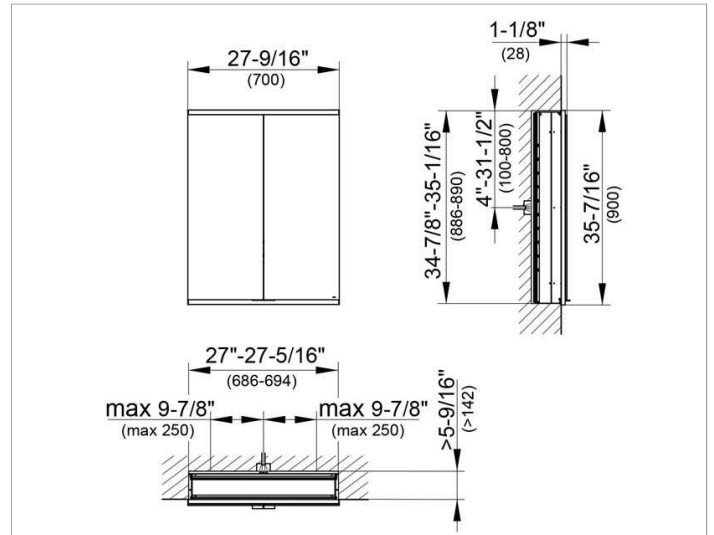

Royal Modular 2.0
800210071105200 Mirror cabinet

PRODUCT

DRAWING

EEK: A++, A+, A ,

SURFACE

silver anodized

DIMENSION

27,56 x 35,43 x 6,3 "