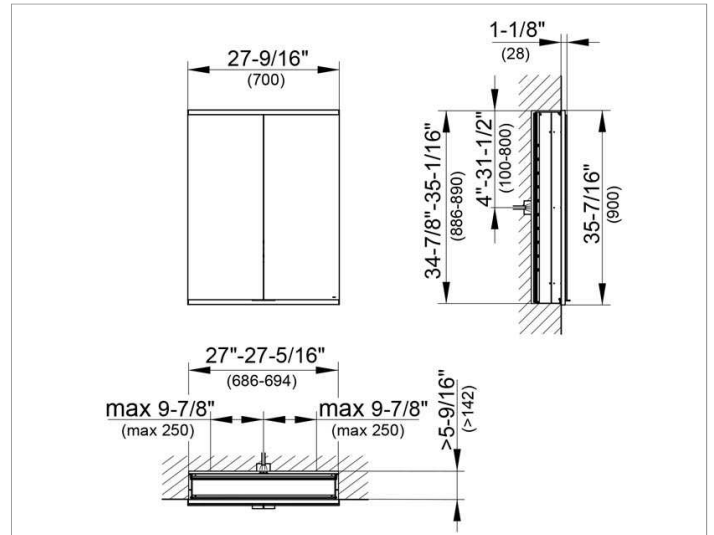

Royal Modular 2.0
800210071105000 Mirror cabinet

PRODUCT

DRAWING

EEK: A++, A+, A ,

SURFACE

silver anodized

DIMENSION

27,56 x 35,43 x 6,3 "