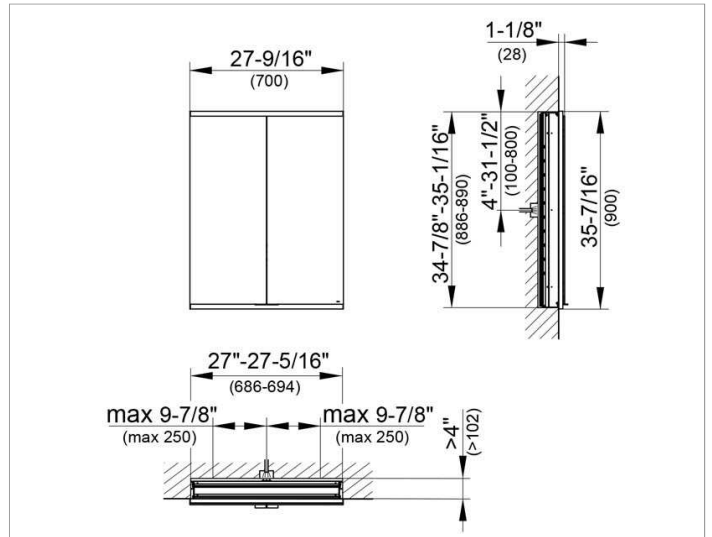

Royal Modular 2.0
800210071005200 Mirror cabinet

PRODUCT

DRAWING

EEK: A++, A+, A ,

SURFACE

silver anodized

DIMENSION

27,56 x 35,43 x 4,72 "