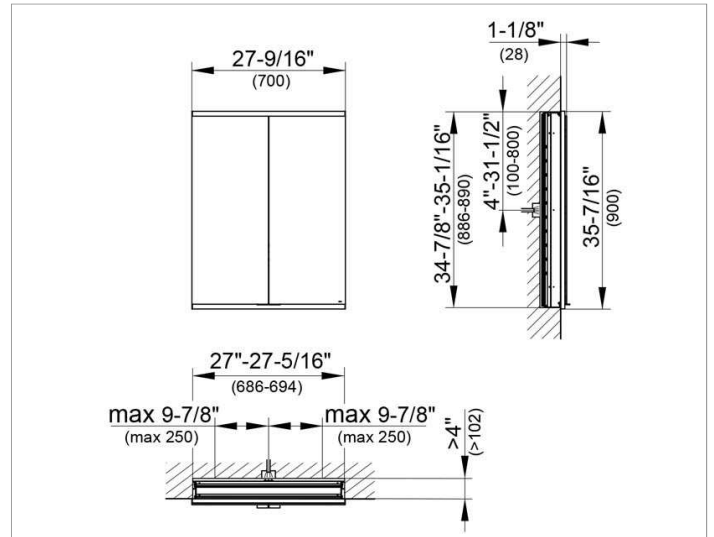

Royal Modular 2.0
800210071005000 Mirror cabinet

PRODUCT

DRAWING

EEK: A++, A+, A ,

SURFACE

silver anodized

DIMENSION

27,56 x 35,43 x 4,72 "