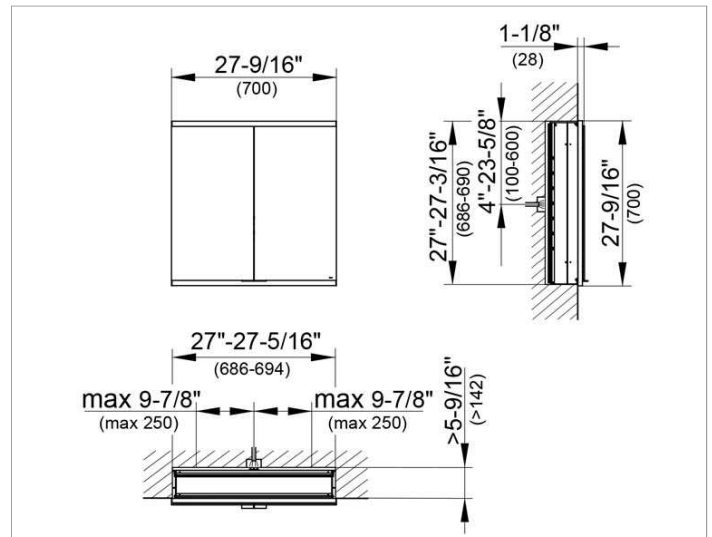

Royal Modular 2.0
800210070105200 Mirror cabinet

PRODUCT

DRAWING

EEK: A++, A+, A ,

SURFACE

silver anodized

DIMENSION

27,56 x 27,56 x 6,3 "