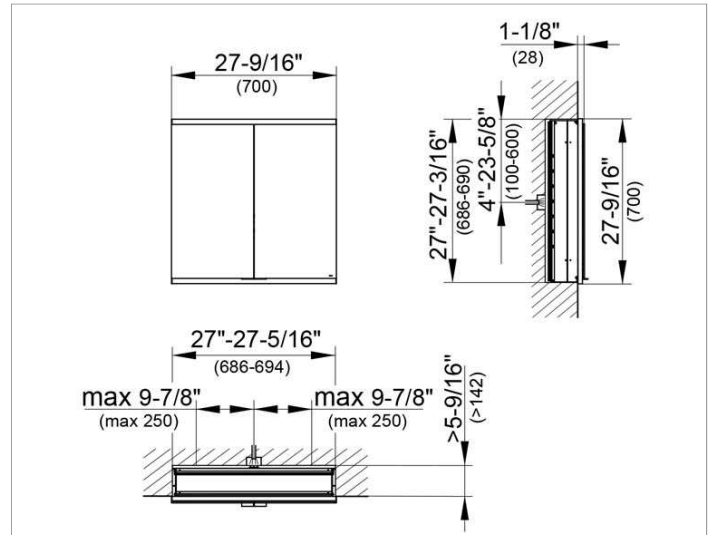

Royal Modular 2.0
800210070105000 Mirror cabinet

PRODUCT

DRAWING

EEK: A++, A+, A ,

SURFACE

silver anodized

DIMENSION

27,56 x 27,56 x 6,3 "