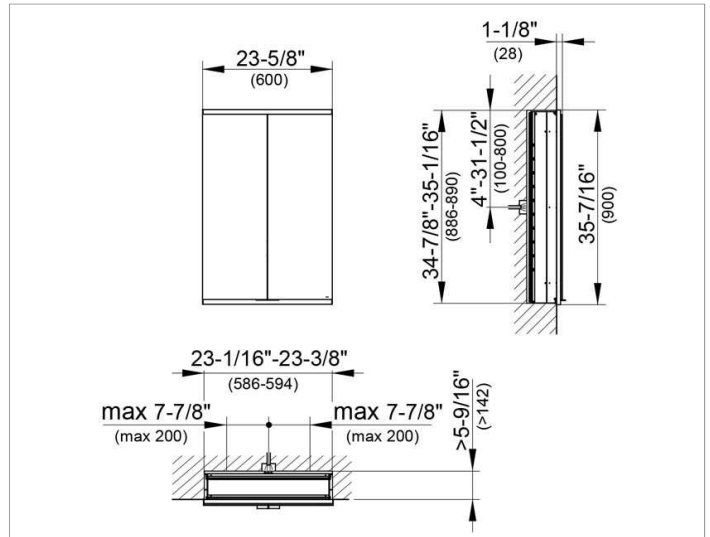

Royal Modular 2.0
800210061105300 Mirror cabinet

PRODUCT

DRAWING

EEK: A++, A+, A ,

SURFACE

silver anodized

DIMENSION

23,62 x 35,43 x 6,3 "