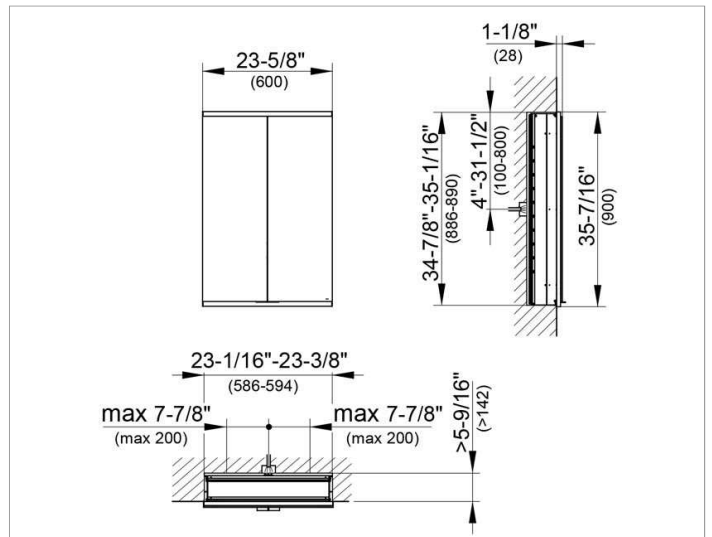

Royal Modular 2.0
800210061105200 Mirror cabinet

PRODUCT

DRAWING

EEK: A++, A+, A ,

SURFACE

silver anodized

DIMENSION

23,62 x 35,43 x 6,3 "