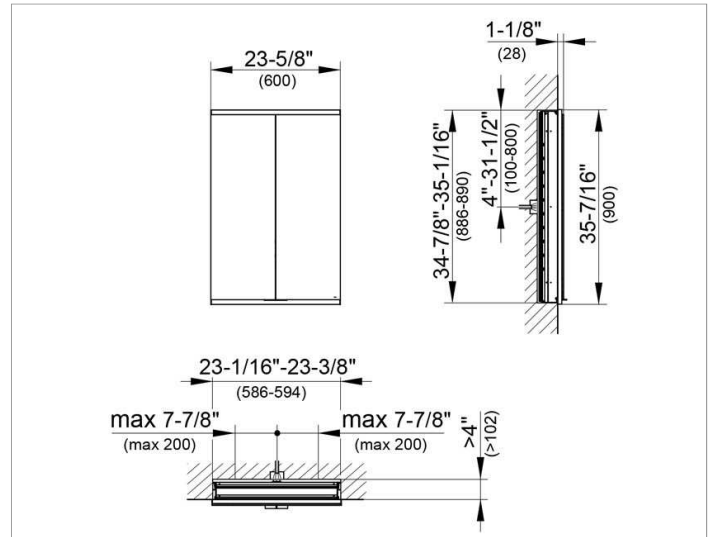

Royal Modular 2.0
800210061005200 Mirror cabinet

PRODUCT

DRAWING

EEK: A++, A+, A ,

SURFACE

silver anodized

DIMENSION

23,62 x 35,43 x 4,72 "