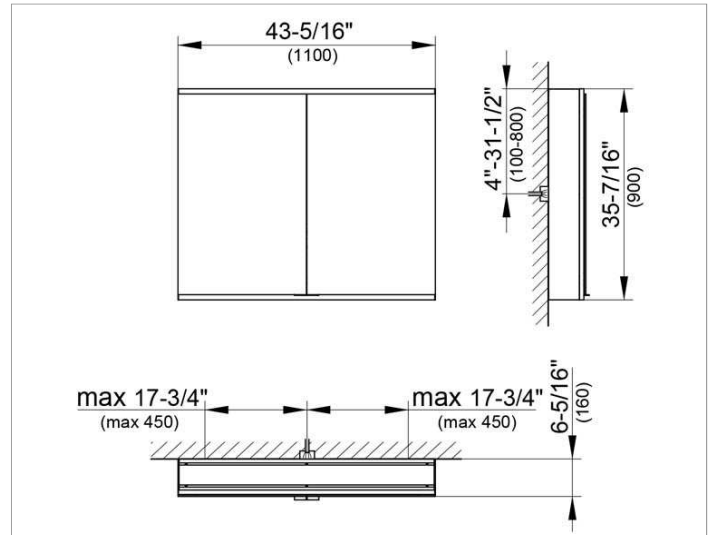

Royal Modular 2.0
800201111105000 Mirror cabinet

PRODUCT

DRAWING

SURFACE

silver anodized

DIMENSION

43,31 x 35,43 x 6,3 "

Warranty: KEUCO products are covered by a 5-year manufacturer's warranty, in effect from the date of purchase. During this time, proven product defects will be remedied free of charge. Warranty claims must be filed in writing, including a detailed description of the defect immediately after a defect has occurred. For a copy of our detailed product warranty policy, please contact us at office-usa@keuco.com.