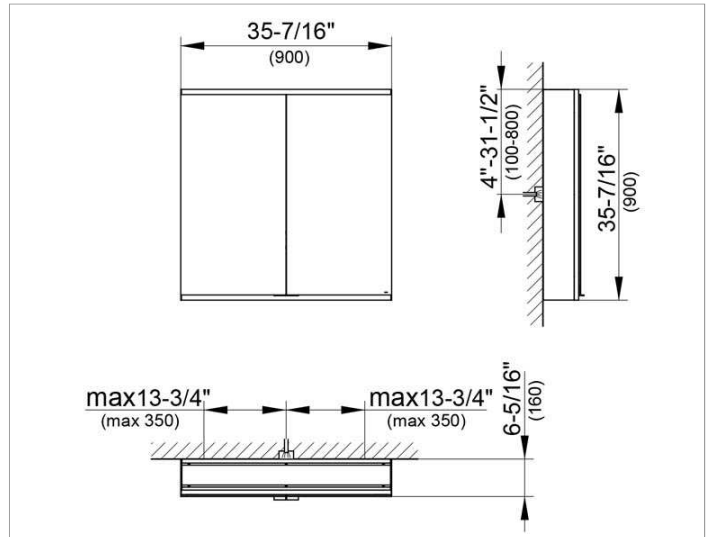

Royal Modular 2.0
800201091105300 Mirror cabinet

PRODUCT

DRAWING

SURFACE

silver anodized

DIMENSION

35,43 x 35,43 x 6,3 "

Warranty: KEUCO products are covered by a 5-year manufacturer's warranty, in effect from the date of purchase. During this time, proven product defects will be remedied free of charge. Warranty claims must be filed in writing, including a detailed description of the defect immediately after a defect has occurred. For a copy of our detailed product warranty policy, please contact us at office-usa@keuco.com.