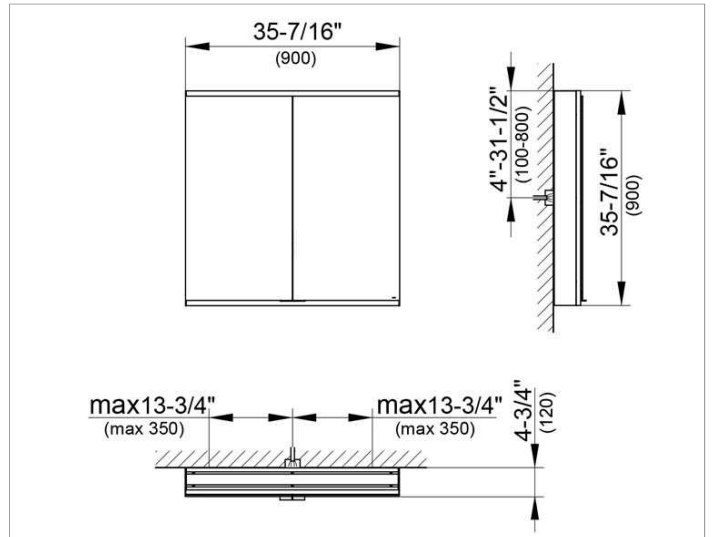

Royal Modular 2.0
800201091005200 Mirror cabinet

PRODUCT

DRAWING

SURFACE

silver anodized

DIMENSION

35,43 x 35,43 x 4,72 "

Warranty: KEUCO products are covered by a 5-year manufacturer's warranty, in effect from the date of purchase. During this time, proven product defects will be remedied free of charge. Warranty claims must be filed in writing, including a detailed description of the defect immediately after a defect has occurred. For a copy of our detailed product warranty policy, please contact us at office-usa@keuco.com.