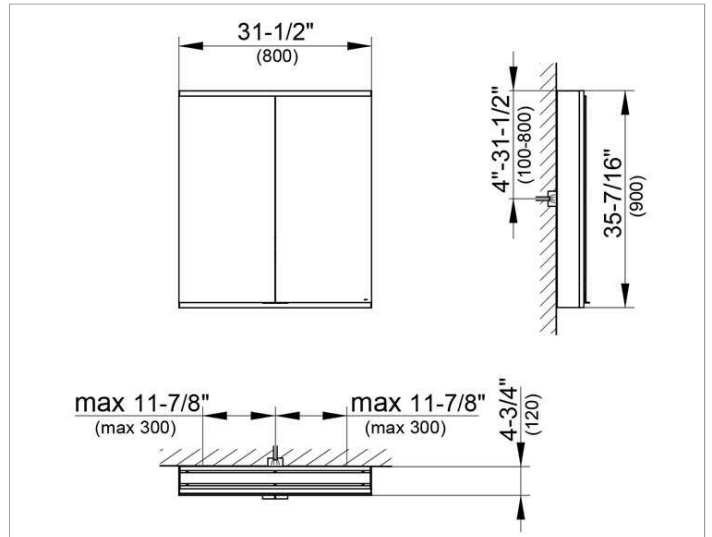

Royal Modular 2.0
800201081005300 Mirror cabinet

PRODUCT

DRAWING

SURFACE

silver anodized

DIMENSION

31,5 x 35,43 x 4,72 "

Warranty: KEUCO products are covered by a 5-year manufacturer's warranty, in effect from the date of purchase. During this time, proven product defects will be remedied free of charge. Warranty claims must be filed in writing, including a detailed description of the defect immediately after a defect has occurred. For a copy of our detailed product warranty policy, please contact us at office-usa@keuco.com.