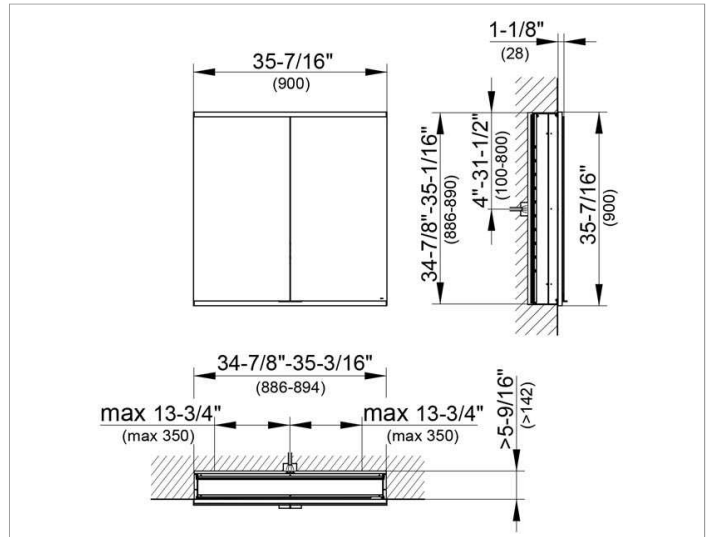

Royal Modular 2.0
800200091105000 Mirror cabinet

PRODUCT

DRAWING

SURFACE

silver anodized

DIMENSION

35,43 x 35,43 x 6,3 "

Warranty: KEUCO products are covered by a 5-year manufacturer's warranty, in effect from the date of purchase. During this time, proven product defects will be remedied free of charge. Warranty claims must be filed in writing, including a detailed description of the defect immediately after a defect has occurred. For a copy of our detailed product warranty policy, please contact us at office-usa@keuco.com.