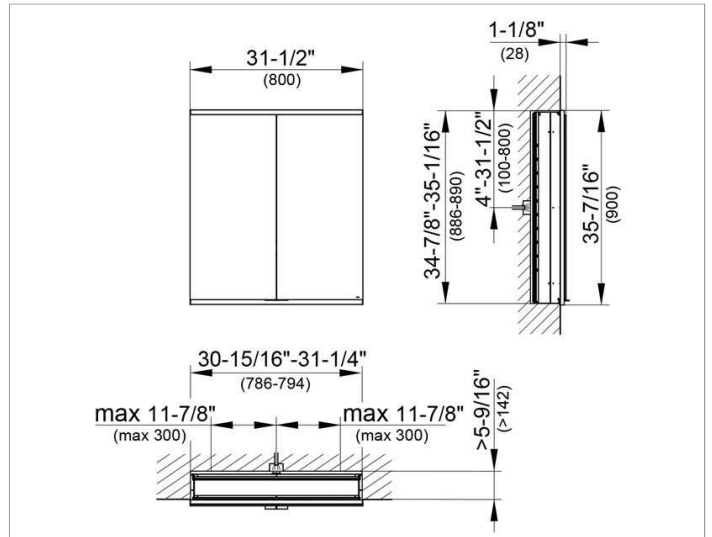

Royal Modular 2.0
800200081105200 Mirror cabinet

PRODUCT

DRAWING

SURFACE

silver anodized

DIMENSION

31,5 x 35,43 x 6,3 "

Warranty: KEUCO products are covered by a 5-year manufacturer's warranty, in effect from the date of purchase. During this time, proven product defects will be remedied free of charge. Warranty claims must be filed in writing, including a detailed description of the defect immediately after a defect has occurred. For a copy of our detailed product warranty policy, please contact us at office-usa@keuco.com.