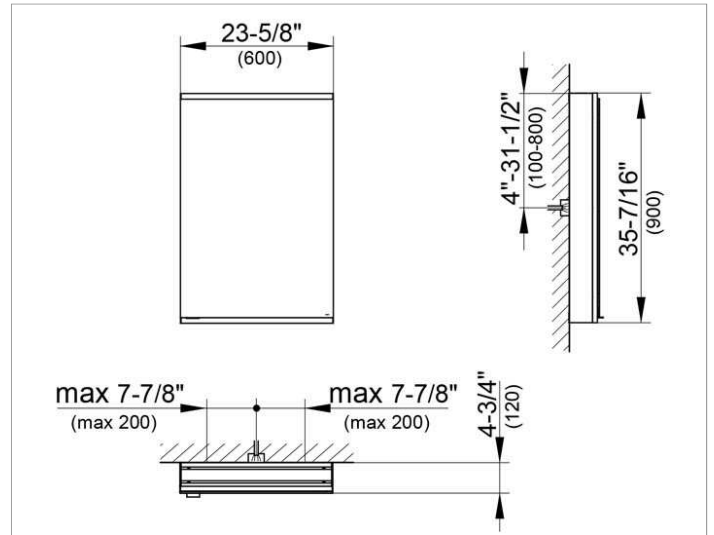

Royal Modular 2.0
800111061005000 Mirror cabinet

PRODUCT

DRAWING

EEK: A++, A+, A ,

SURFACE

silver anodized

DIMENSION

23,62 x 35,43 x 4,72 "