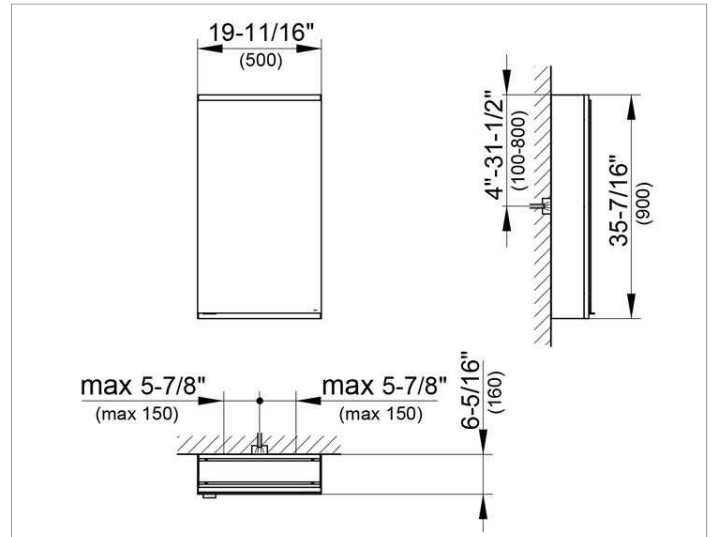

Royal Modular 2.0
800111051105100 Mirror cabinet

PRODUCT

DRAWING

EEK: A++, A+, A ,

SURFACE

silver anodized

DIMENSION

19,69 x 35,43 x 6,3 "