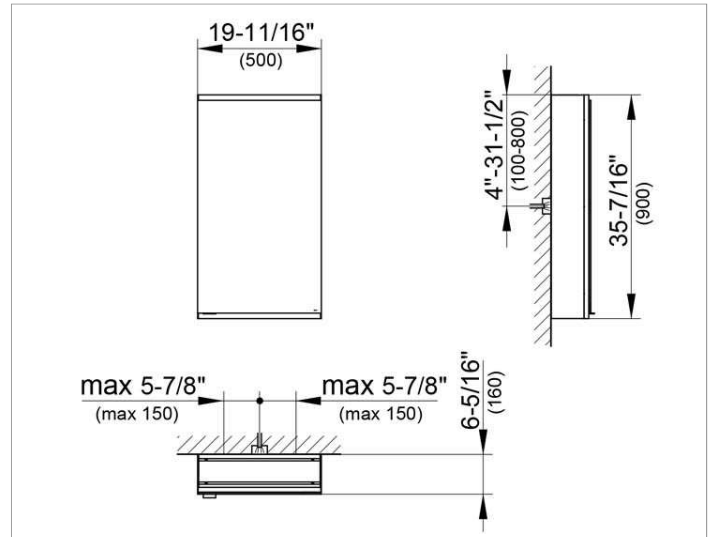

Royal Modular 2.0
800111051105000 Mirror cabinet

PRODUCT

DRAWING

EEK: A++, A+, A ,

SURFACE

silver anodized

DIMENSION

19,69 x 35,43 x 6,3 "