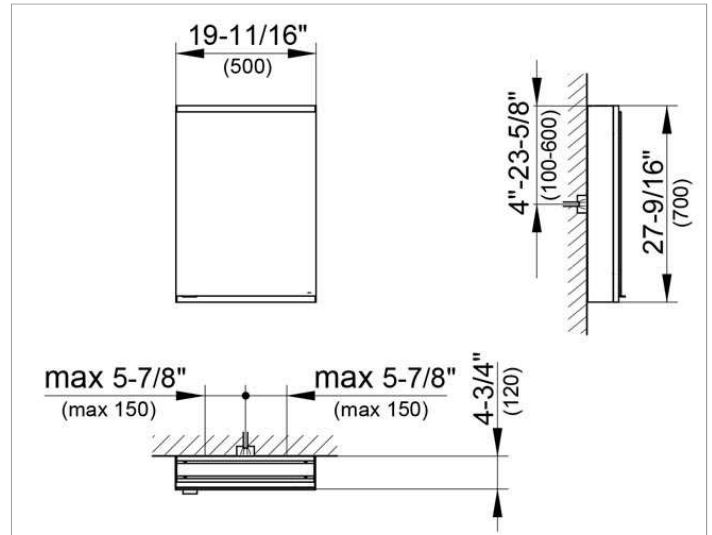

Royal Modular 2.0
800111050005000 Mirror cabinet

PRODUCT

DRAWING

EEK: A++, A+, A ,

SURFACE

silver anodized

DIMENSION

19,69 x 27,56 x 4,72 "