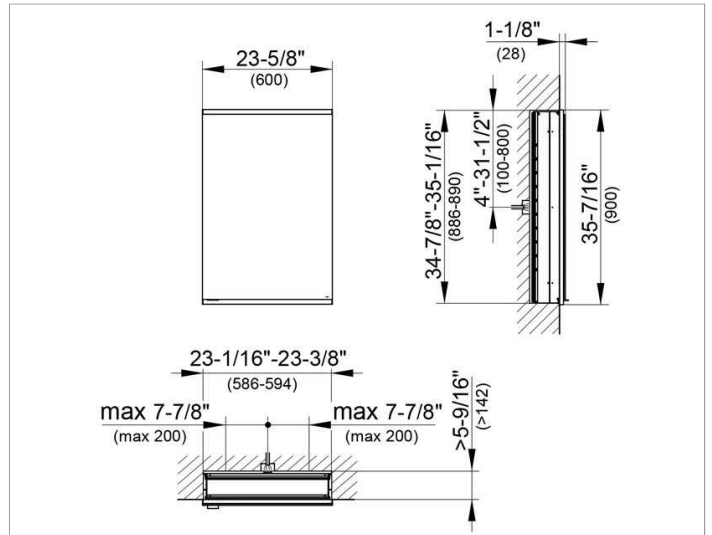

Royal Modular 2.0
800110061105100 Mirror cabinet

PRODUCT

DRAWING

EEK: A++, A+, A ,

SURFACE

silver anodized

DIMENSION

23,62 x 35,43 x 6,3 "