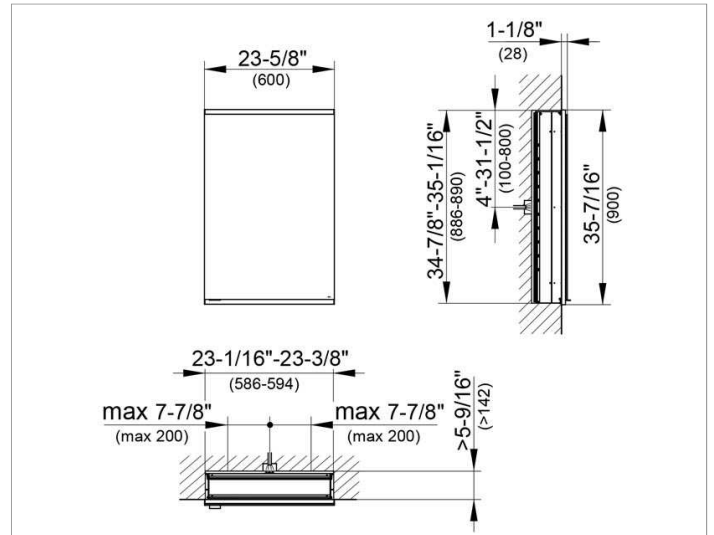

Royal Modular 2.0
800110061105000 Mirror cabinet

PRODUCT

DRAWING

EEK: A++, A+, A ,

SURFACE

silver anodized

DIMENSION

23,62 x 35,43 x 6,3 "