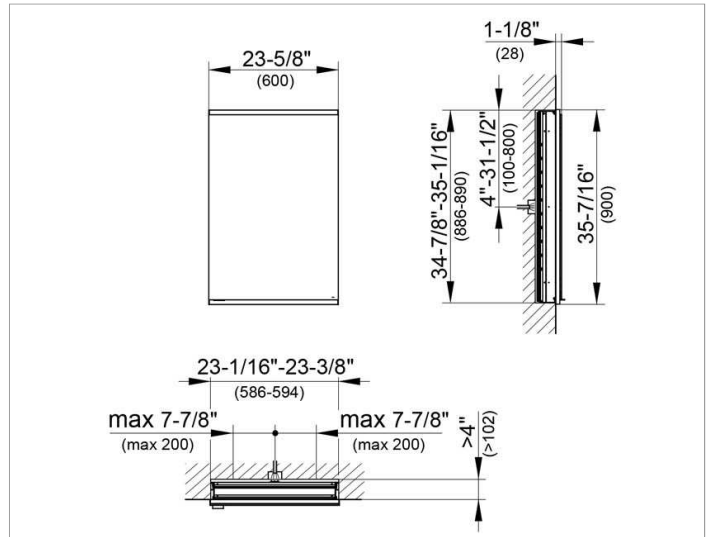

Royal Modular 2.0
800110061005000 Mirror cabinet

PRODUCT

DRAWING

EEK: A++, A+, A ,

SURFACE

silver anodized

DIMENSION

23,62 x 35,43 x 4,72 "