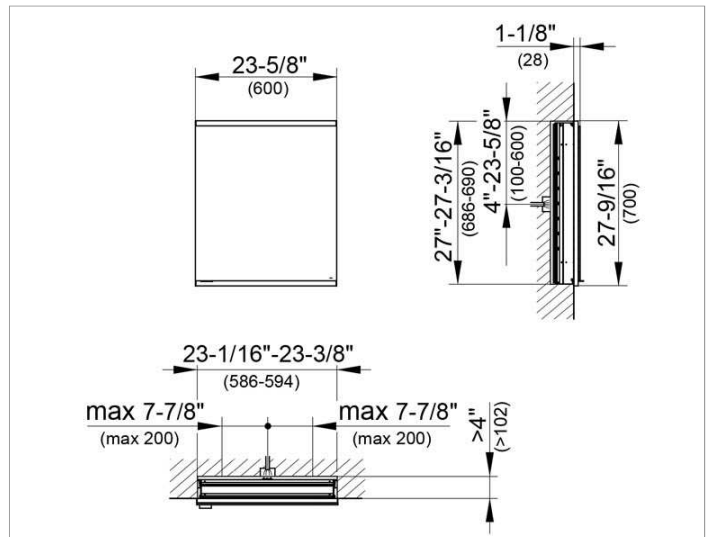

Royal Modular 2.0
800110060005000 Mirror cabinet

PRODUCT

DRAWING

EEK: A++, A+, A ,

SURFACE

silver anodized

DIMENSION

23,62 x 27,56 x 4,72 "