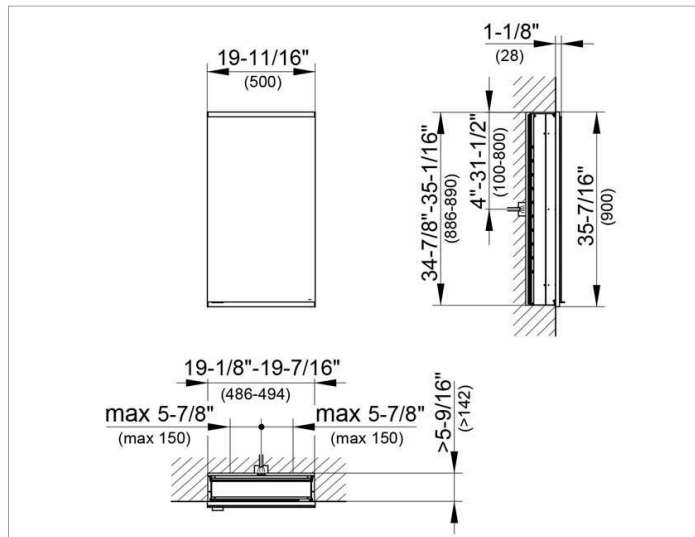

Royal Modular 2.0
800110051105100 Mirror cabinet

PRODUCT

DRAWING

EEK: A++, A+, A ,

SURFACE

silver anodized

DIMENSION

19,69 x 35,43 x 6,3 "