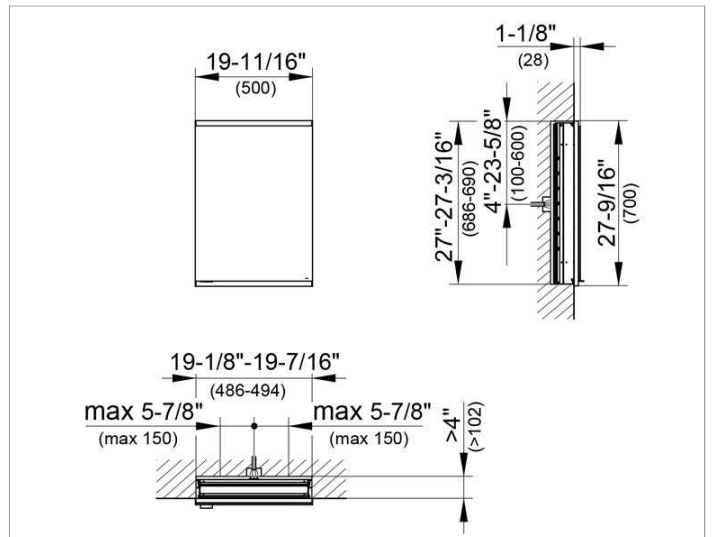

Royal Modular 2.0
800110050005000 Mirror cabinet

PRODUCT

DRAWING

EEK: A++, A+, A ,

SURFACE

silver anodized

DIMENSION

19,69 x 27,56 x 4,72 "