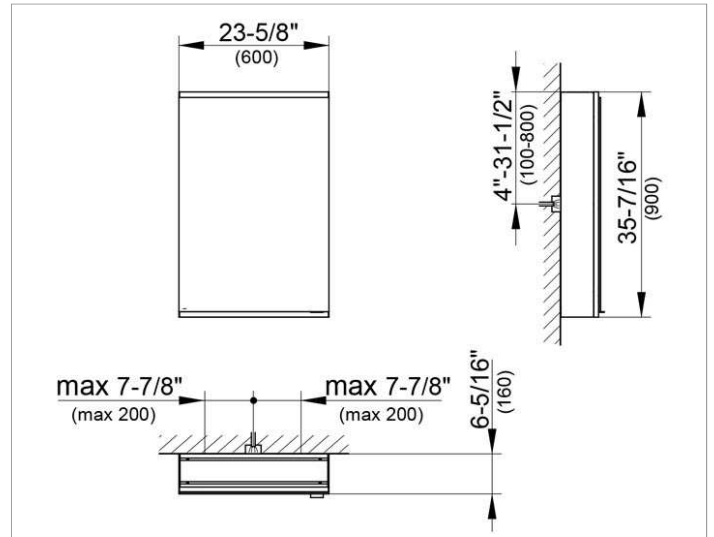

Royal Modular 2.0
800011061105100 Mirror cabinet

PRODUCT

DRAWING

EEK: A++, A+, A,

SURFACE

silver anodized

DIMENSION

23,62 x 35,43 x 6,3 "