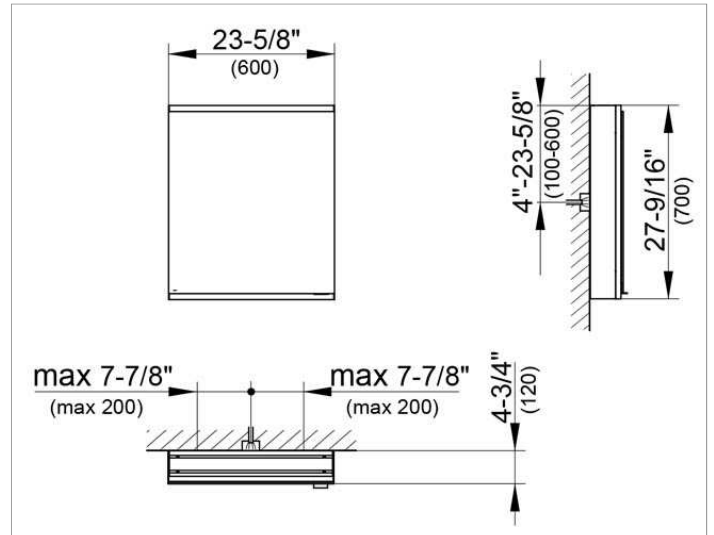

Royal Modular 2.0
800011060005100 Mirror cabinet

PRODUCT

DRAWING

EEK: A++, A+, A,

SURFACE

silver anodized

DIMENSION

23,62 x 27,56 x 4,72 "