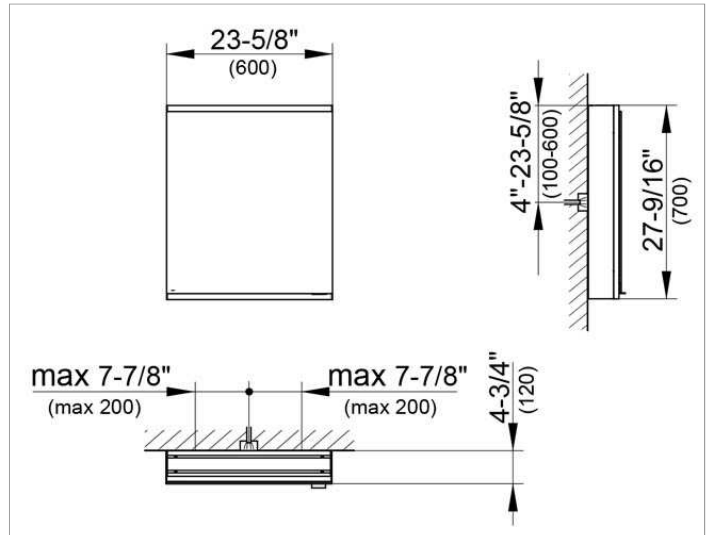

Royal Modular 2.0
800011060005000 Mirror cabinet

PRODUCT

DRAWING

EEK: A++, A+, A ,

SURFACE

silver anodized

DIMENSION

23,62 x 27,56 x 4,72 "