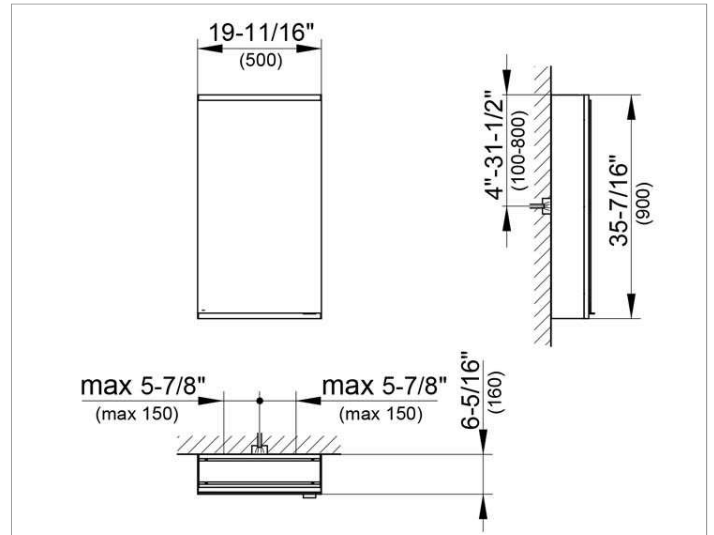

Royal Modular 2.0
800011051105000 Mirror cabinet

PRODUCT

DRAWING

EEK: A++, A+, A,

SURFACE

silver anodized

DIMENSION

19,69 x 35,43 x 6,3 "