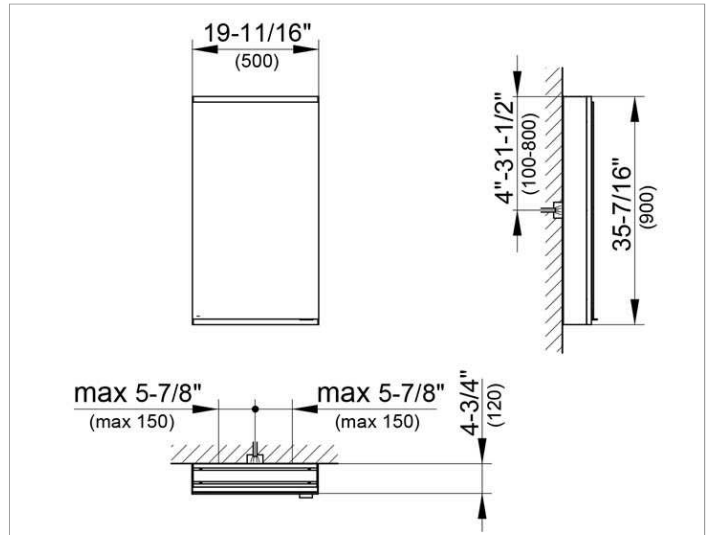

Royal Modular 2.0
800011051005000 Mirror cabinet

PRODUCT

DRAWING

EEK: A++, A+, A ,

SURFACE

silver anodized

DIMENSION

19,69 x 35,43 x 4,72 "