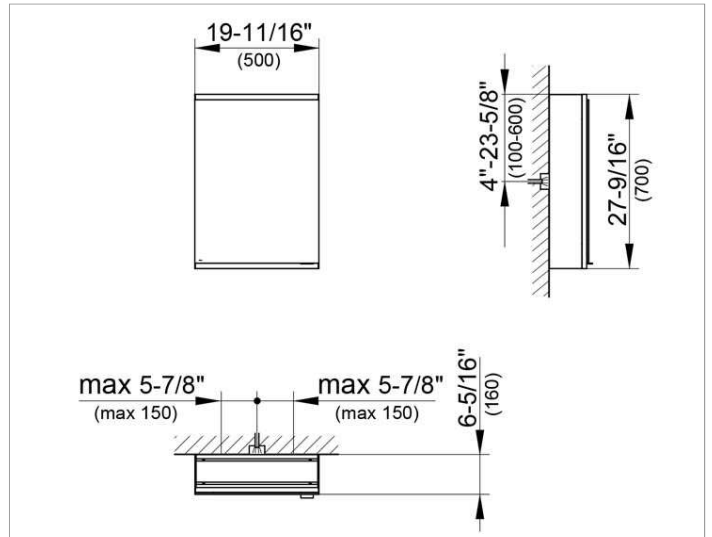

Royal Modular 2.0
800011050105100 Mirror cabinet

PRODUCT

DRAWING

EEK: A++, A+, A ,

SURFACE

silver anodized

DIMENSION

19,69 x 27,56 x 6,3 "