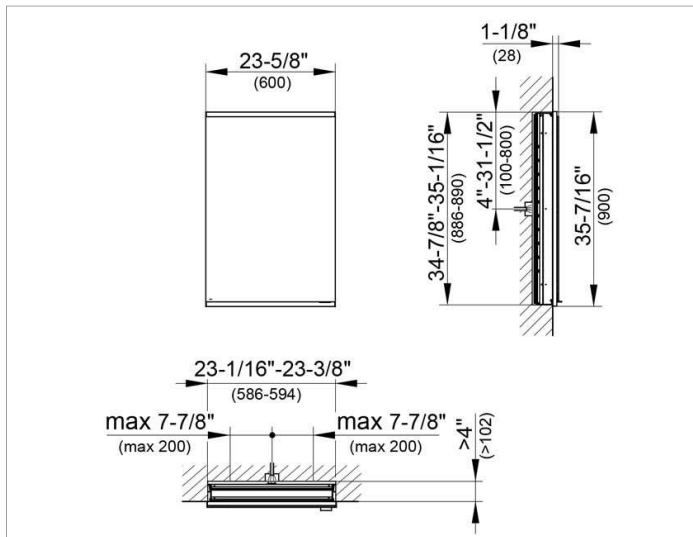

Royal Modular 2.0
800010061005000 Mirror cabinet

PRODUCT

DRAWING

SURFACE

silver anodized

DIMENSION

23,62 x 35,43 x 4,72 "

Warranty: KEUCO products are covered by a 5-year manufacturer's warranty, in effect from the date of purchase. During this time, proven product defects will be remedied free of charge. Warranty claims must be filed in writing, including a detailed description of the defect immediately after a defect has occurred. For a copy of our detailed product warranty policy, please contact us at office-usa@keuco.com.