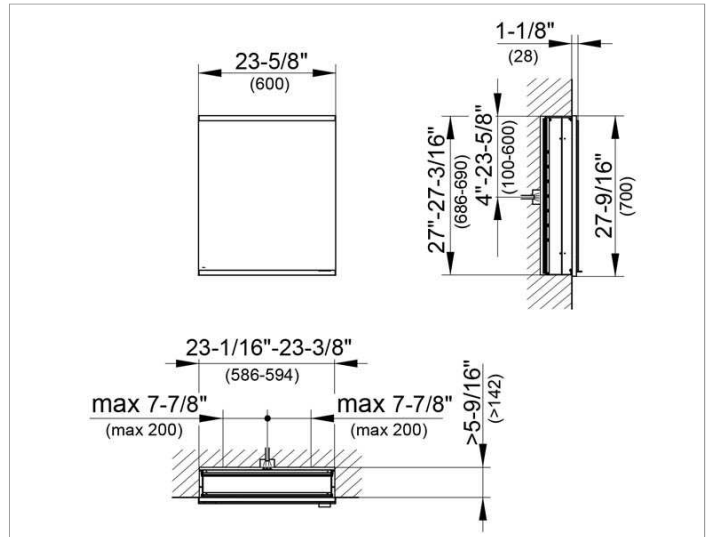

Royal Modular 2.0
800010060105100 Mirror cabinet

PRODUCT

DRAWING

EEK: A++, A+, A ,

SURFACE

silver anodized

DIMENSION

23,62 x 27,56 x 6,3 "