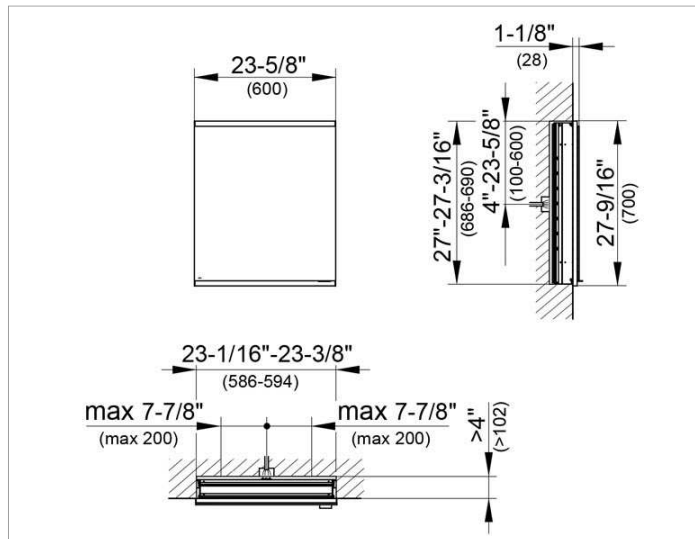

Royal Modular 2.0
800010060005100 Mirror cabinet

PRODUCT

DRAWING

EEK: A++, A+, A ,

SURFACE

silver anodized

DIMENSION

23,62 x 27,56 x 4,72 "