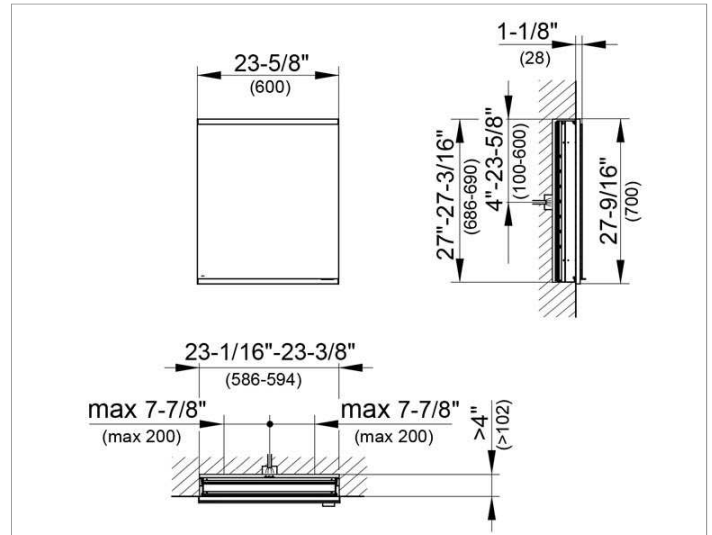

Royal Modular 2.0
800010060005000 Mirror cabinet

PRODUCT

DRAWING

EEK: A++, A+, A ,

SURFACE

silver anodized

DIMENSION

23,62 x 27,56 x 4,72 "