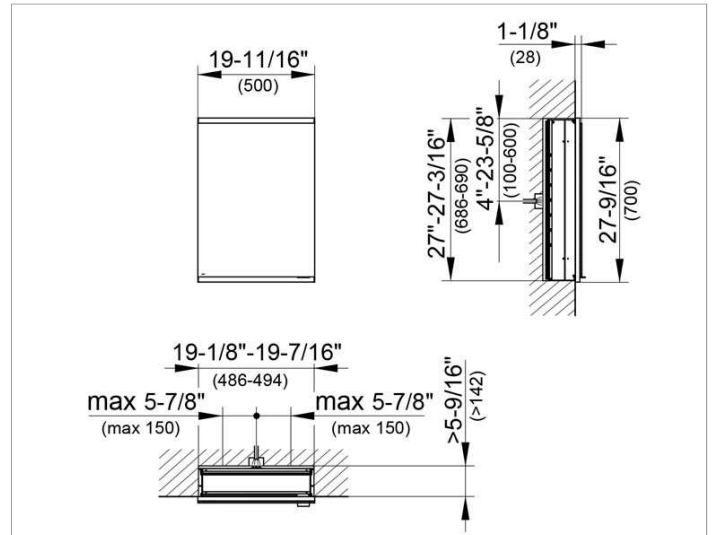

Royal Modular 2.0
800010050105100 Mirror cabinet

PRODUCT

DRAWING

EEK: A++, A+, A ,

SURFACE

silver anodized

DIMENSION

19,69 x 27,56 x 6,3 "