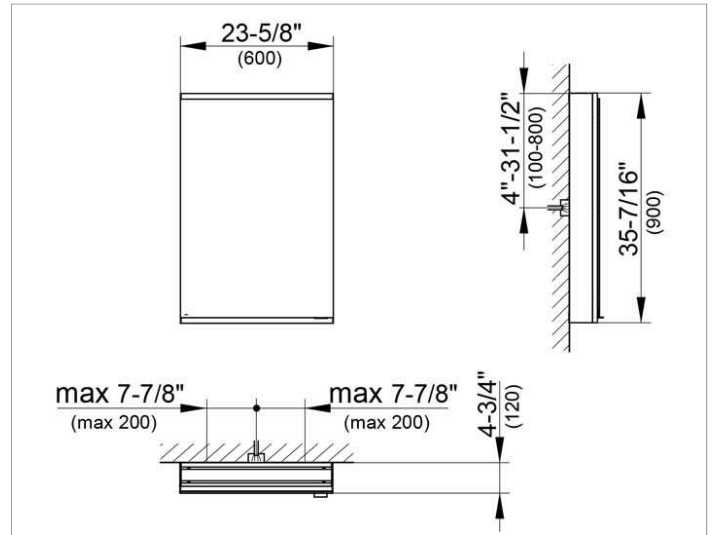

Royal Modular 2.0
800001061005000 Mirror cabinet

PRODUCT

DRAWING

SURFACE

silver anodized

DIMENSION

23,62 x 35,43 x 4,72 "

Warranty: KEUCO products are covered by a 5-year manufacturer's warranty, in effect from the date of purchase. During this time, proven product defects will be remedied free of charge. Warranty claims must be filed in writing, including a detailed description of the defect immediately after a defect has occurred. For a copy of our detailed product warranty policy, please contact us at office-usa@keuco.com.