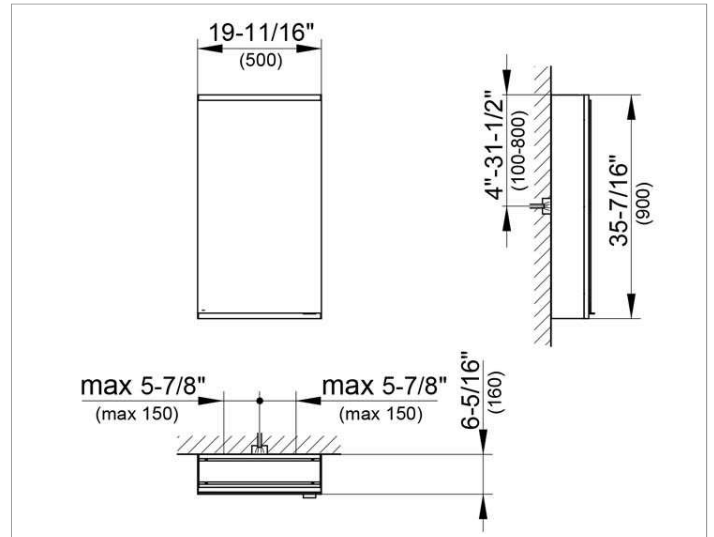

Royal Modular 2.0
800001051105000 Mirror cabinet

PRODUCT

DRAWING

SURFACE

silver anodized

DIMENSION

19,69 x 35,43 x 6,3 "

Warranty: KEUCO products are covered by a 5-year manufacturer's warranty, in effect from the date of purchase. During this time, proven product defects will be remedied free of charge. Warranty claims must be filed in writing, including a detailed description of the defect immediately after a defect has occurred. For a copy of our detailed product warranty policy, please contact us at office-usa@keuco.com.