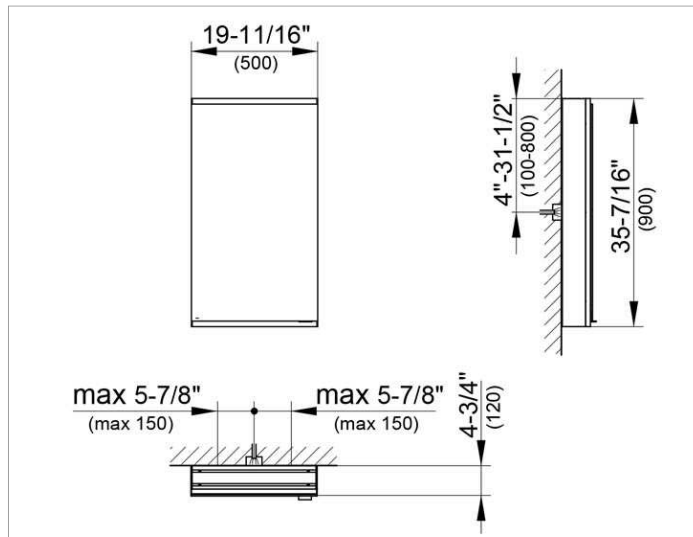

Royal Modular 2.0
800001051005100 Mirror cabinet

PRODUCT

DRAWING

SURFACE

silver anodized

DIMENSION

19,69 x 35,43 x 4,72 "

Warranty: KEUCO products are covered by a 5-year manufacturer's warranty, in effect from the date of purchase. During this time, proven product defects will be remedied free of charge. Warranty claims must be filed in writing, including a detailed description of the defect immediately after a defect has occurred. For a copy of our detailed product warranty policy, please contact us at office-usa@keuco.com.