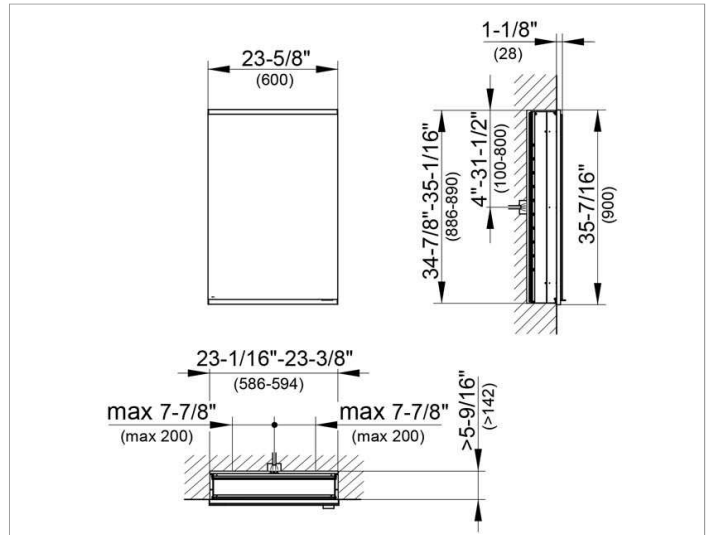

Royal Modular 2.0
80000061105100 Mirror cabinet

PRODUCT

DRAWING

SURFACE

silver anodized

DIMENSION

23,62 x 35,43 x 6,3 "

Warranty: KEUCO products are covered by a 5-year manufacturer's warranty, in effect from the date of purchase. During this time, proven product defects will be remedied free of charge. Warranty claims must be filed in writing, including a detailed description of the defect immediately after a defect has occurred. For a copy of our detailed product warranty policy, please contact us at office-usa@keuco.com.