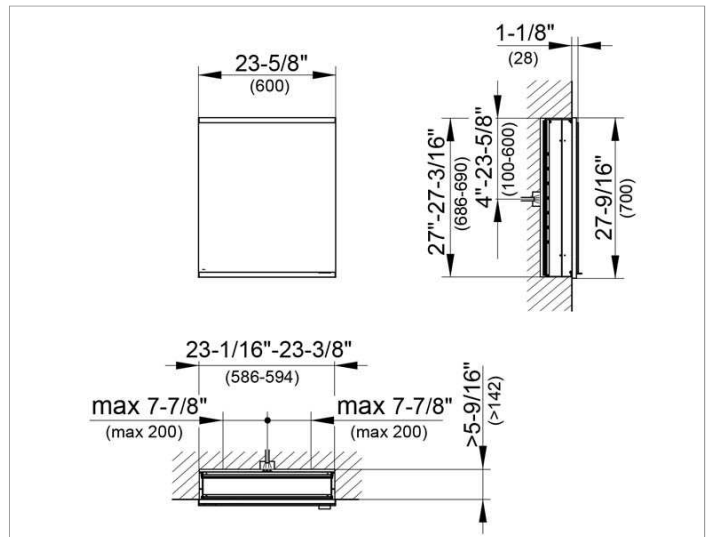

Royal Modular 2.0
800000060105000 Mirror cabinet

PRODUCT

DRAWING

SURFACE

silver anodized

DIMENSION

23,62 x 27,56 x 6,3 "

Warranty: KEUCO products are covered by a 5-year manufacturer's warranty, in effect from the date of purchase. During this time, proven product defects will be remedied free of charge. Warranty claims must be filed in writing, including a detailed description of the defect immediately after a defect has occurred. For a copy of our detailed product warranty policy, please contact us at office-usa@keuco.com.